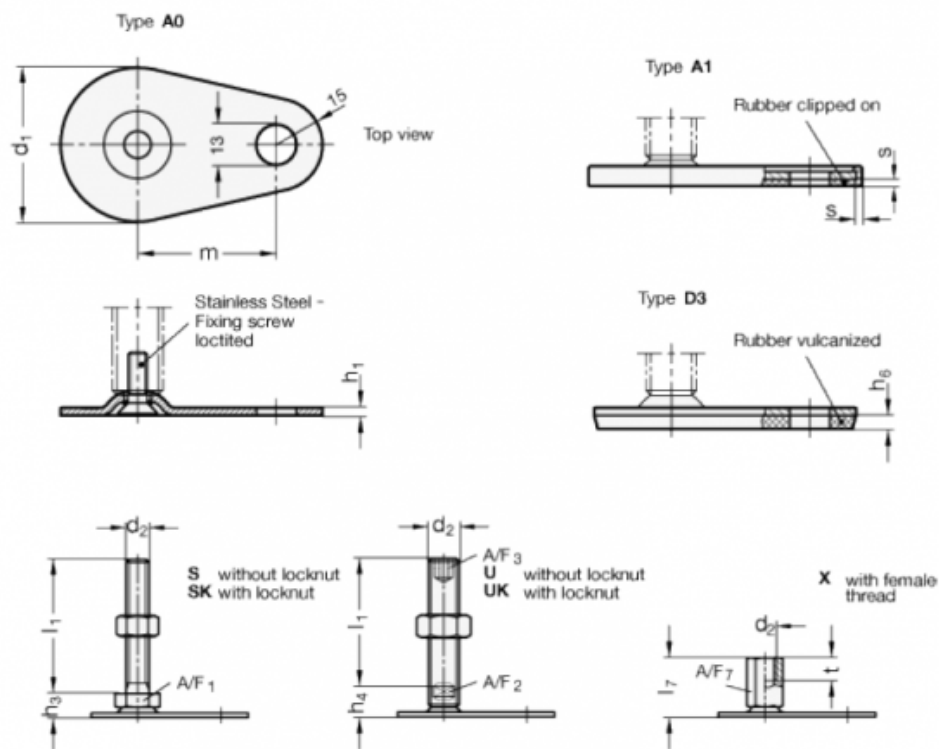

Article number: 204260M1028D3X  
 Description: E+G levelling foot  
 GN 42-60-M10-28-D3-X  
 Note: X With female thread, External hexagon

## Measures

|           |        |
|-----------|--------|
| A/F7 = 14 | t = 10 |
| d1 = 60   |        |
| d2 = M10  |        |
| h1 = 2.5  |        |
| h6 = 4.5  |        |
| l7 = 28   |        |
| m = 50    |        |
| s =       |        |